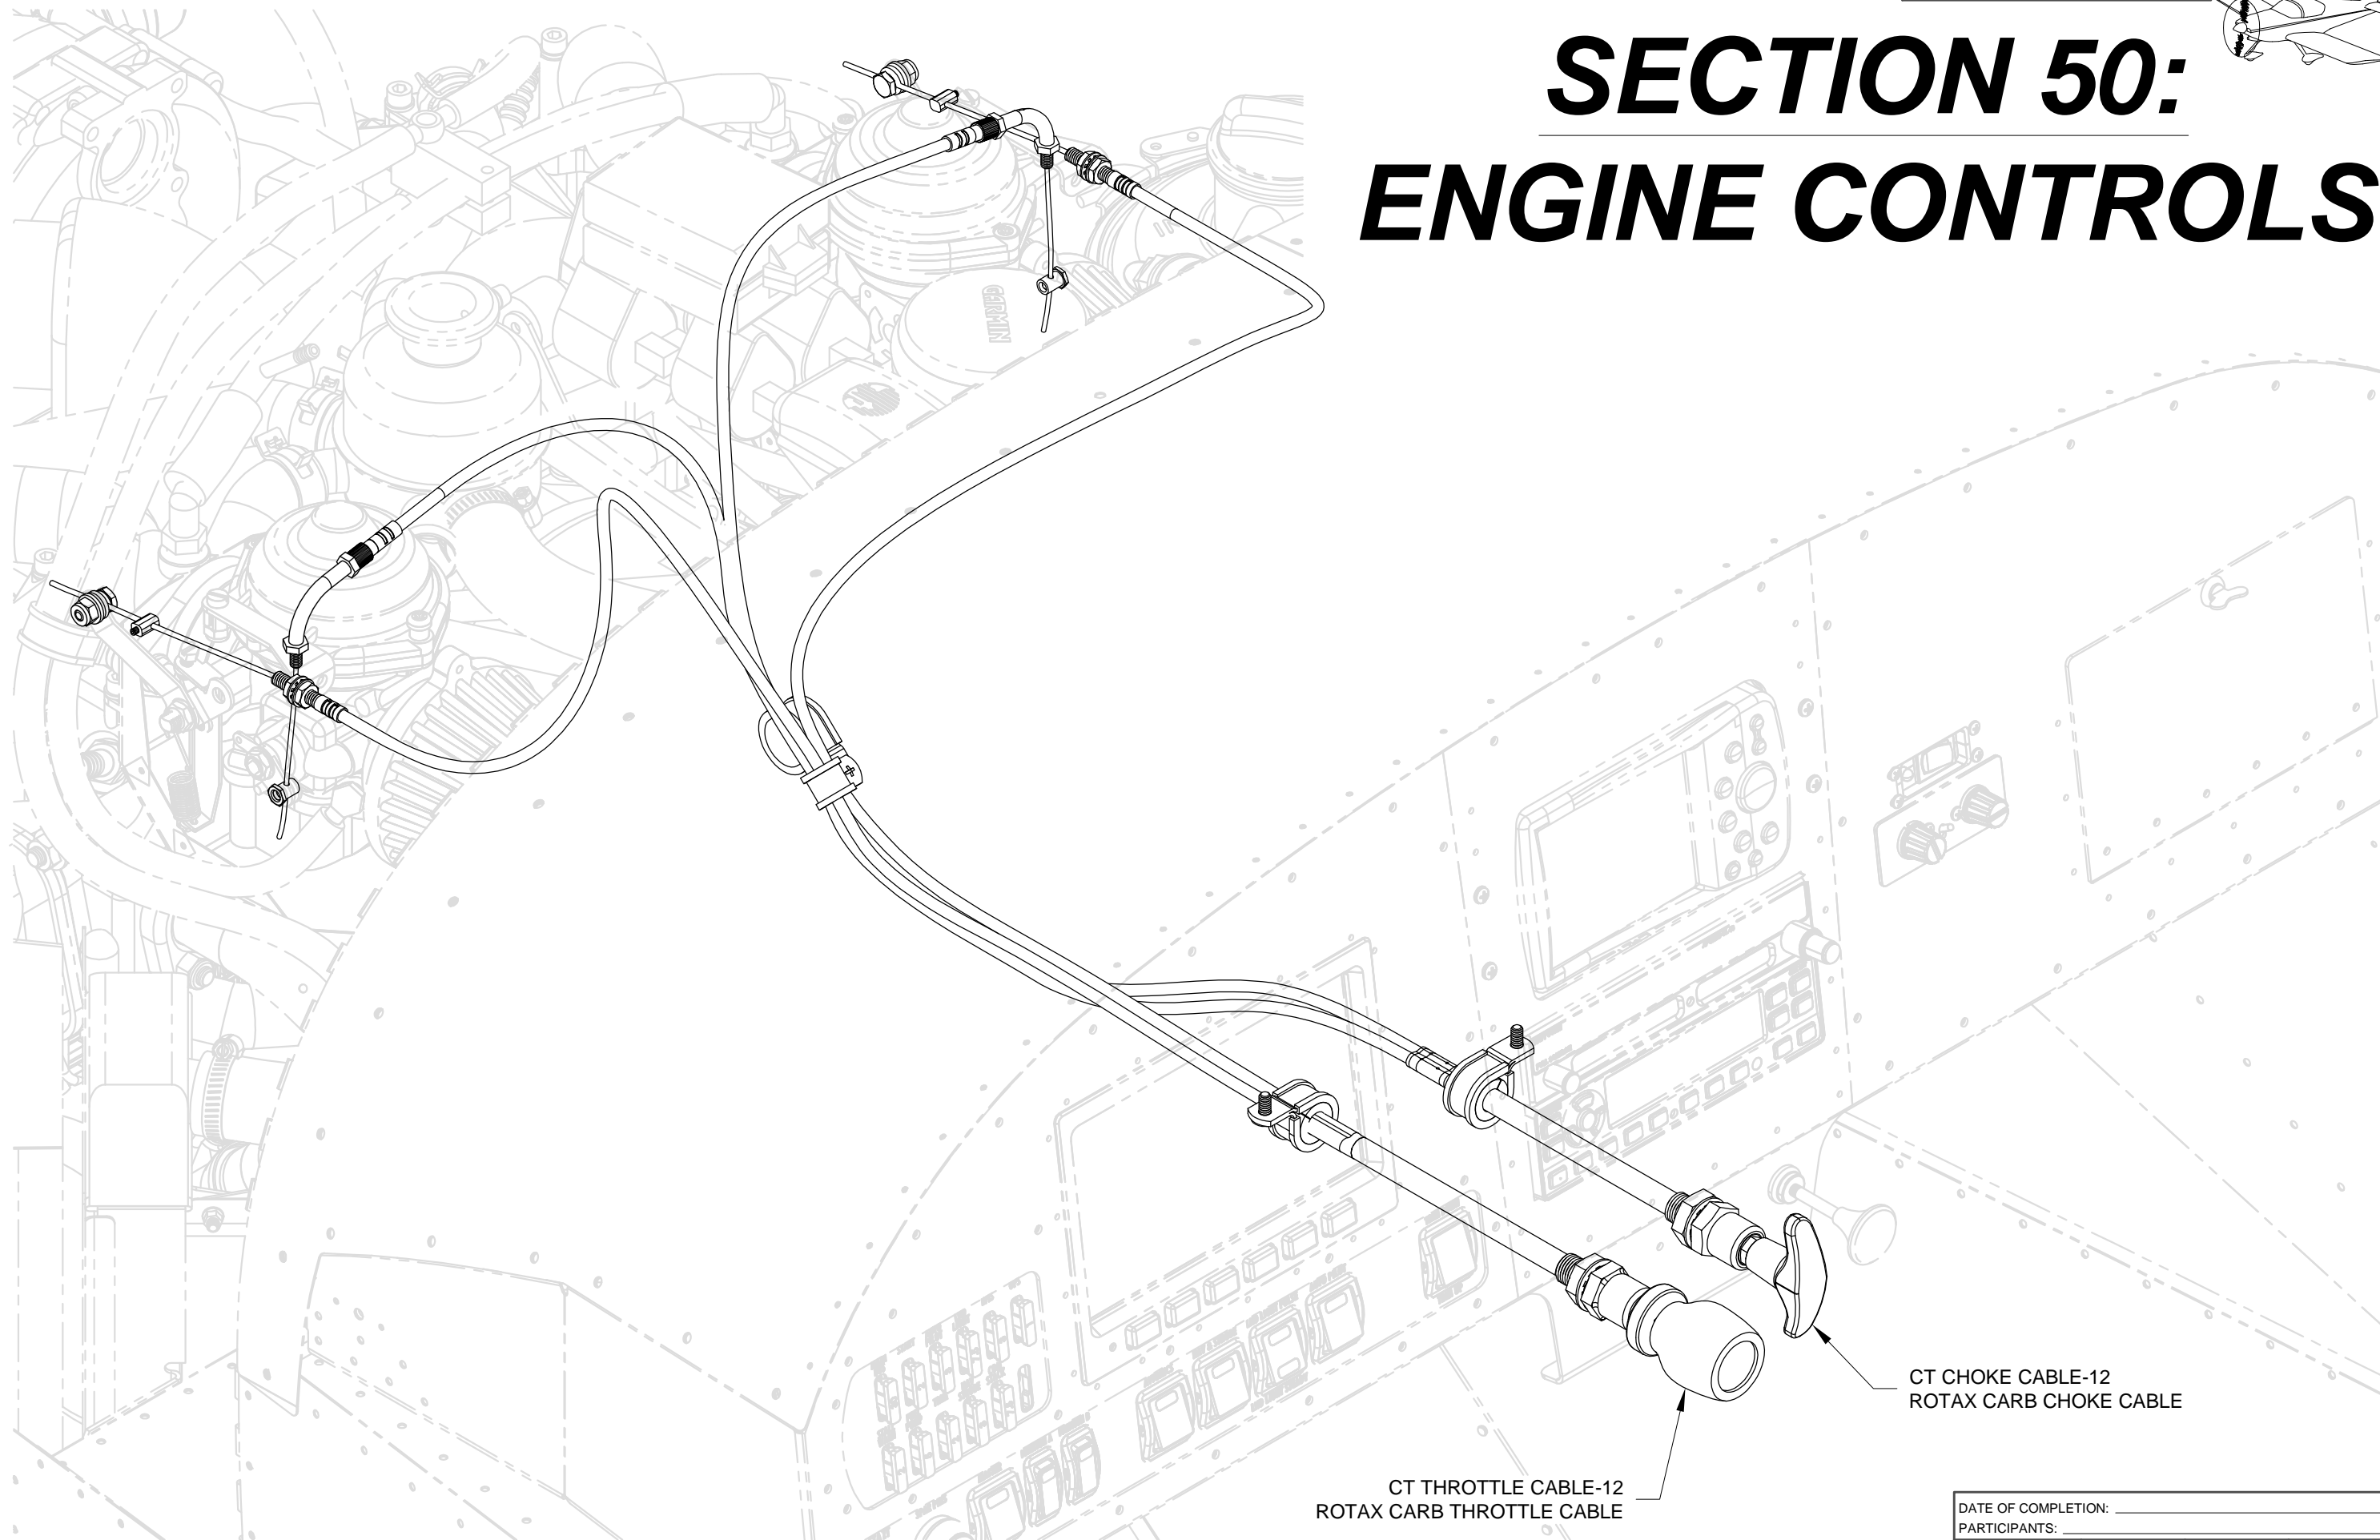

SECTION 50: ENGINE CONTROLS

CT THROTTLE CABLE-12
ROTAX CARB THROTTLE CABLE

CT CHOKE CABLE-12
ROTAX CARB CHOKE CABLE